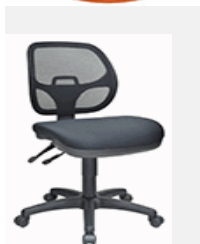

PEDR23N.BK

Pedro Medium Back Mesh Operator Chair FINISH - New Black - Fully-Ergonomic Tilting Seat and Back - Moulded Foam Seat - Optional fixed arms POA - Advanced Tested & Certified (to ANSI/BIFMA X5.1) - Til

4

$219

$178

$41

19%