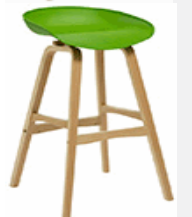

\$159

\$71

\$88

55%

VIRG01.BK

Virginia Metal Leg Bar Stool 853H x 455W x 545D COLOUR - Black - Seat Height 760mm - Sturdy Black Metal Frame - Polypropylene Seat - Great for Kitchen and Bar Areas

1

\$109

\$63

\$46

42%

VIRG01T.BK

Virginia Timber Leg Bar Stool 820H x 475W x 475D COLOUR - Black - Seat Height 770mm - Oak Coloured Timber Leg - Polypropylene Seat - Great for Kitchen and Bar Areas

2

\$149

\$93

\$56

38%

VIRG01T.GN

Virginia Timber Leg Bar Stool 820H x 475W x 475D COLOUR - Green - Seat Height 770mm - Oak Coloured Timber Leg - Polypropylene Seat - Great for Kitchen and Bar Areas

1

\$149

\$87

\$62