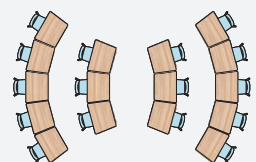

Taper tops can be strung together to create a soft arch layout or flipped into a zig-zag pattern for rectangular clusters.

Top finishes are available in functional whiteboard, contemporary Oak, Silver or Juicy (green) finishes to suit any classroom aesthetic while legs are available in grey or black, with or without castors.

## TABLE TOP COLOURS:

Juicy

Oak

Black

Silver

Whiteboard

Grey

MORE LAYOUT OPTIONS

# ▶ Introducing LASSO Shield Desks

Optional Castors (W)

Height: 720 mm

LASSHIELD

Lasso Shield tables offer excellent collaborative learning possibilities with its unique triangular shape. Strung together they create round clusters while using them in zig-zag format leads to a myriad of creative layouts to suit any unique setting.