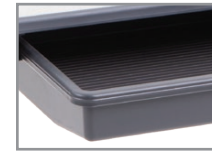

# ▶ Introducing LASSO Taper Desks

Optional Castors (W)

Optional Tote (T)

LASTAPER

Flexibility is key to encourage interactive learning. The all new Lasso table range can easily adapt from individual to group settings for collaborative learning.

Taper tops can be strung together to create a soft arch layout or flipped into a zig-zag pattern for rectangular clusters.

Top finishes are available in functional whiteboard, contemporary Oak, Silver or Juicy (green) finishes to suit any classroom aesthetic while legs are available in grey or black, with or without castors.

# ▶ Introducing LASSO Shield Desks

Optional Castors (W)

Height: 720 mm

LASSHIELD

Lasso Shield tables offer excellent collaborative learning possibilities with its unique triangular shape. Strung together they create round clusters while using them in zig-zag format leads to a myriad of creative layouts to suit any unique setting.