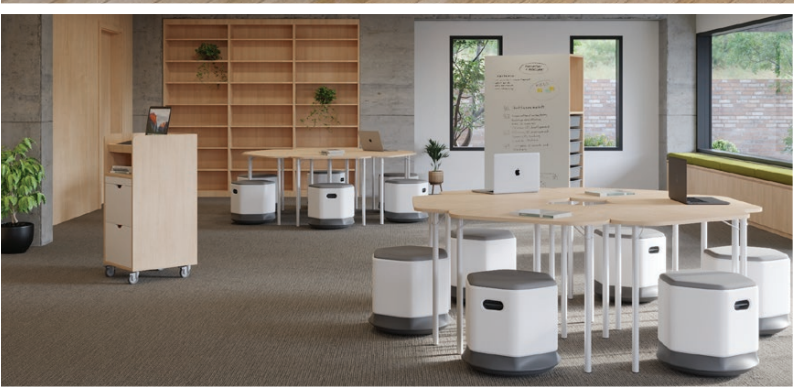

# ▶ Introducing LASSO Taper Desks

Optional Castors (W)

Optional Tote (T)

LASTAPER

Flexibility is key to encourage interactive learning. The all new Lasso table range can easily adapt from individual to group settings for collaborative learning.

# ▶ Introducing LASSO Shield Desks

Optional Castors (W)

Height: 720 mm

LASSHIELD

Lasso Shield tables offer excellent collaborative learning possibilities with its unique triangular shape. Strung together they create round clusters while using them in zig-zag format leads to a myriad of creative layouts to suit any unique setting.

Black

Silver

Whiteboard

Grey

MORE LAYOUT OPTIONS