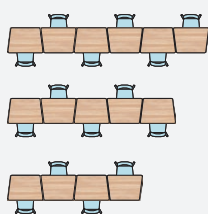

# ▶ Introducing LASSO Taper Desks

Optional Castors (W)

Optional Tote (T)

LASTAPER

Flexibility is key to encourage interactive learning. The all new Lasso table range can easily adapt from individual to group settings for collaborative learning.

Taper tops can be strung together to create a soft arch layout or flipped into a zig-zag pattern for rectangular clusters.

Top finishes are available in functional whiteboard, contemporary Oak, Silver or Juicy (green) finishes to suit any classroom aesthetic while legs are available in grey or black, with or without castors.

## TABLE TOP COLOURS:

Juicy

Oak

Black

Silver

Whiteboard

Grey

MORE LAYOUT OPTIONS

# ▶ Introducing LASSO Shield Desks

Optional Castors (W)

Height: 720 mm

LASSHIELD

Lasso Shield tables offer excellent collaborative learning possibilities with its unique triangular shape. Strung together they create round clusters while using them in zig-zag format leads to a myriad of creative layouts to suit any unique setting.