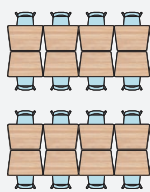

# ▶ Introducing LASSO Taper Desks

Optional Castors (W)

Optional Tote (T)

LASTAPER

Flexibility is key to encourage interactive learning. The all new Lasso table range can easily adapt from individual to group settings for collaborative learning.

Taper tops can be strung together to create a soft arch layout or flipped into a zig-zag pattern for rectangular clusters.

Top finishes are available in functional whiteboard, contemporary Oak, Silver or Juicy (green) finishes to suit any classroom aesthetic while legs are available in grey or black, with or without castors.

## TABLE TOP COLOURS:

Juicy

Oak

Black

Silver

Whiteboard

Grey

MORE LAYOUT OPTIONS

# ▶ Introducing LASSO Shield Desks

Optional Castors (W)

Height: 720 mm

LASSHIELD

Lasso Shield tables offer excellent collaborative learning possibilities with its unique triangular shape. Strung together they create round clusters while using them in zig-zag format leads to a myriad of creative layouts to suit any unique setting.