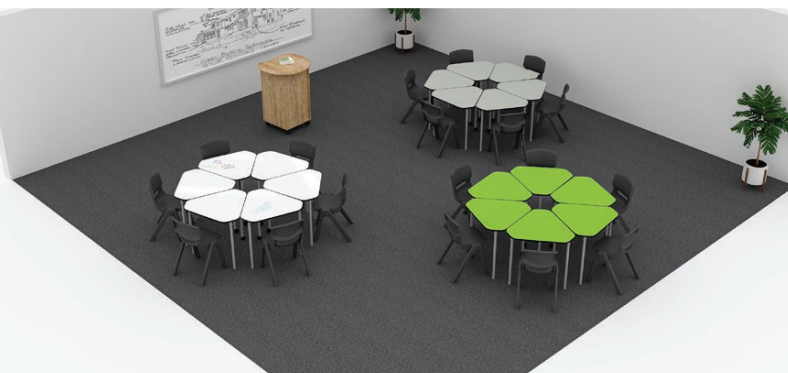

# ▶ Introducing LASSO Taper Desks

Optional Castors (W)

Optional Tote (T)

LASTAPER

Flexibility is key to encourage interactive learning. The all new Lasso table range can easily adapt from individual to group settings for collaborative learning.

Taper tops can be strung together to create a soft arch layout or flipped into a zig-zag pattern for rectangular clusters.

Top finishes are available in functional whiteboard, contemporary Oak, Silver or Juicy (green) finishes to suit any classroom aesthetic while legs are available in grey or black, with or without castors.

# ▶ Introducing LASSO Shield Desks

Optional Castors (W)

Height: 720 mm

LASSHIELD

Lasso Shield tables offer excellent collaborative learning possibilities with its unique triangular shape. Strung together they create round clusters while using them in zig-zag format leads to a myriad of creative layouts to suit any unique setting.

Black

Silver

Whiteboard

Grey

MORE LAYOUT OPTIONS