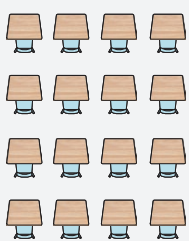

# ▶ Introducing LASSO Taper Desks

Optional Castors (W)

Optional Tote (T)

LASTAPER

Flexibility is key to encourage interactive learning. The all new Lasso table range can easily adapt from individual to group settings for collaborative learning.

Taper tops can be strung together to create a soft arch layout or flipped into a zig-zag pattern for rectangular clusters.

Top finishes are available in functional whiteboard, contemporary Oak, Silver or Juicy (green) finishes to suit any classroom aesthetic while legs are available in grey or black, with or without castors.

## TABLE TOP COLOURS:

Juicy

Oak

Black

Silver

Whiteboard

Grey

MORE LAYOUT OPTIONS

# ▶ Introducing LASSO Shield Desks

Optional Castors (W)

Height: 720 mm

LASSHIELD

Lasso Shield tables offer excellent collaborative learning possibilities with its unique triangular shape. Strung together they create round clusters while using them in zig-zag format leads to a myriad of creative layouts to suit any unique setting.