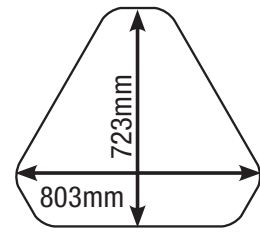

# ▶ Introducing LASSO Shield Desks

Optional Castors (W)

Height: 720 mm

LASSHIELD

Lasso Shield tables offer excellent collaborative learning possibilities with its unique triangular shape. Strung together they create round clusters while using them in zig-zag format leads to a myriad of creative layouts to suit any unique setting.