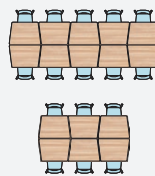

Taper tops can be strung together to create a soft arch layout or flipped into a zig-zag pattern for rectangular clusters.

Top finishes are available in functional whiteboard, contemporary Oak, Silver or Juicy (green) finishes to suit any classroom aesthetic while legs are available in grey or black, with or without castors.

## TABLE TOP COLOURS:

Juicy

Oak

Black

Silver

Whiteboard

Grey

MORE LAYOUT OPTIONS

# ▶ Introducing LASSO Shield Desks

Optional Castors (W)

Height: 720 mm

LASSHIELD

Lasso Shield tables offer excellent collaborative learning possibilities with its unique triangular shape. Strung together they create round clusters while using them in zig-zag format leads to a myriad of creative layouts to suit any unique setting.