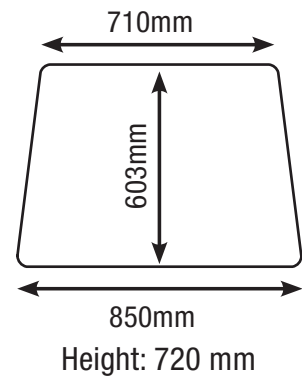

# ▶ Introducing LASSO Taper Desks

Optional Castors (W)

Optional Tote (T)

LASTAPER

Flexibility is key to encourage interactive learning. The all new Lasso table range can easily adapt from individual to group settings for collaborative learning.

# ▶ Introducing LASSO Shield Desks

Optional Castors (W)

Height: 720 mm

LASSHIELD

Lasso Shield tables offer excellent collaborative learning possibilities with its unique triangular shape. Strung together they create round clusters while using them in zig-zag format leads to a myriad of creative layouts to suit any unique setting.