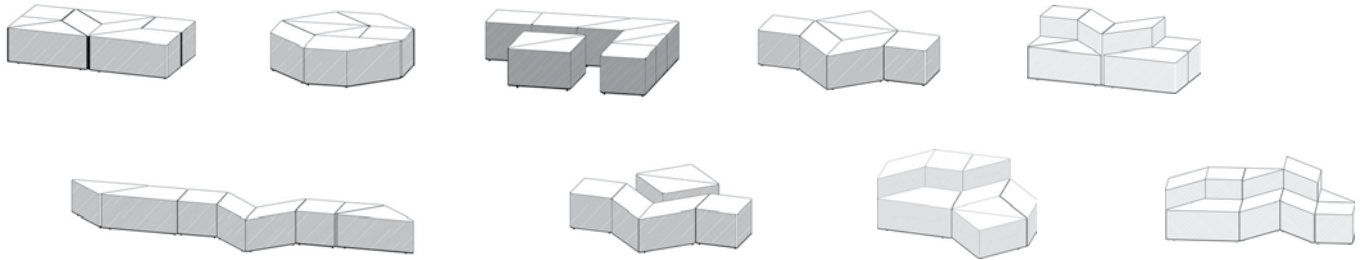

Configuration Inspiration