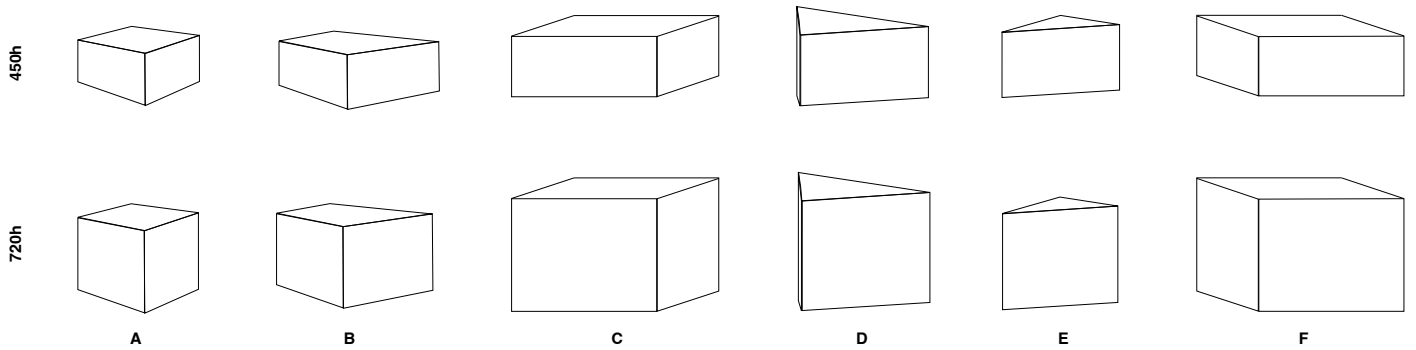

Configuration Inspiration