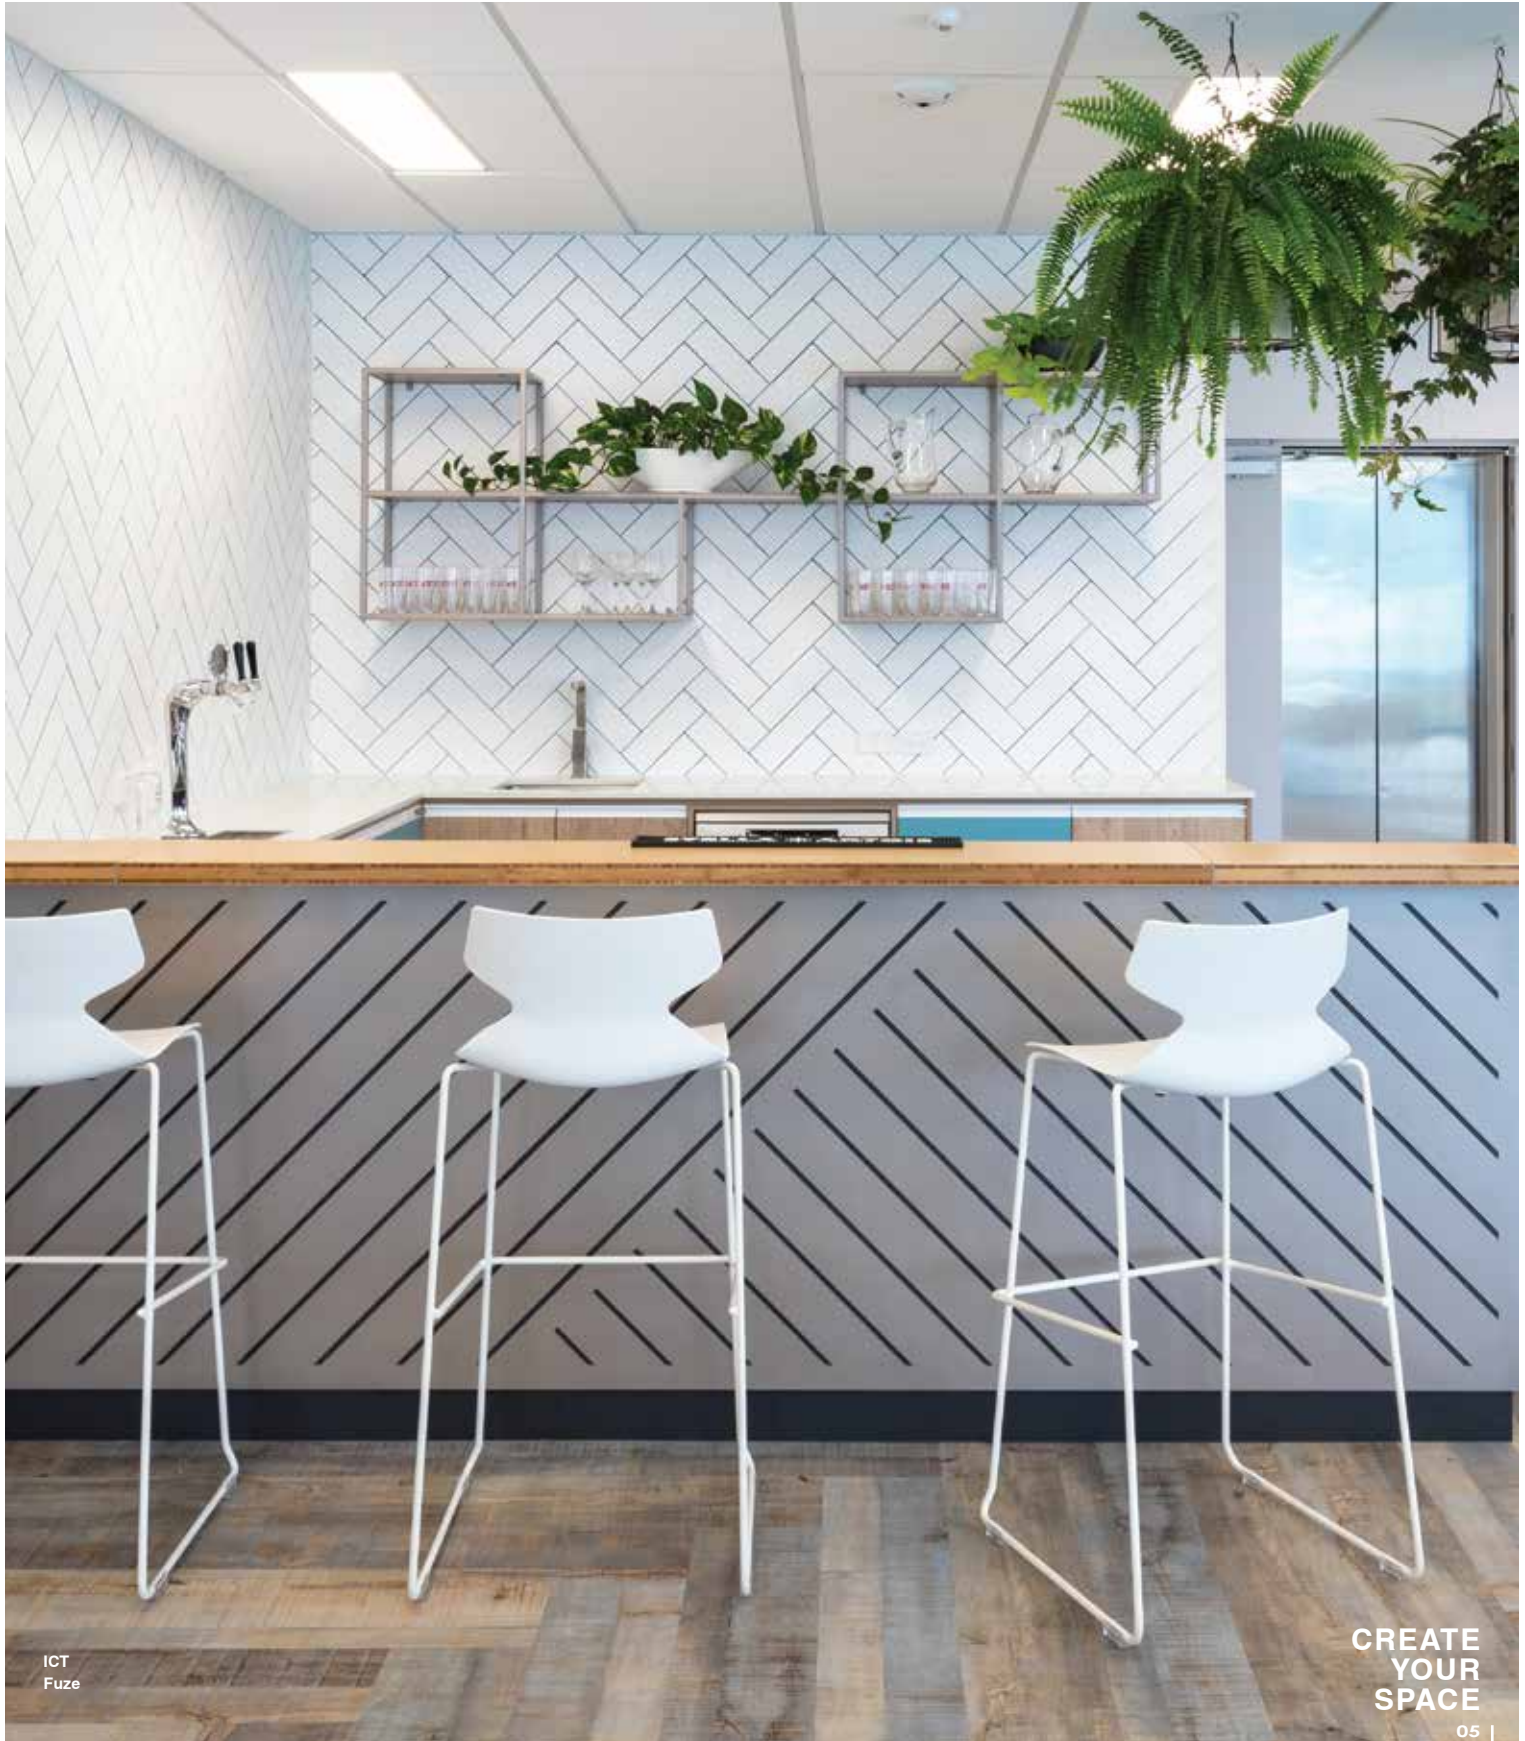

it's easier with
empire
office furniture

Konfurb