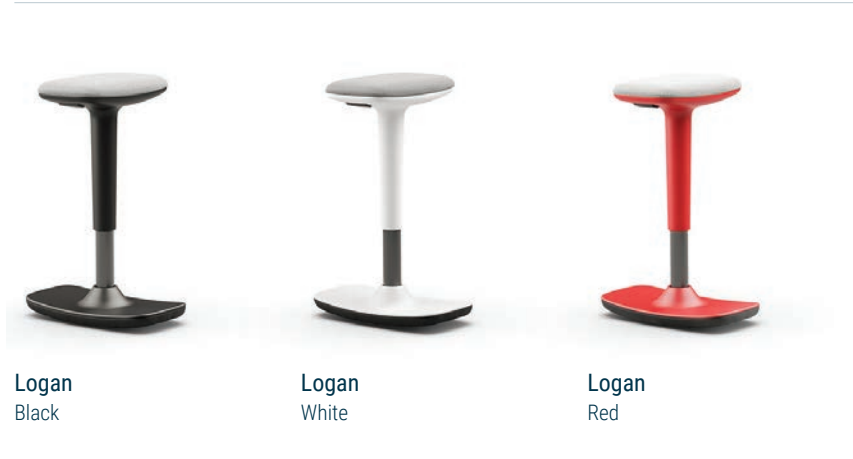

Logan

Ready, Set? Go. The Logan is the ultimate perching stool for active movement. It rocks, swings, embraces with its anti-slip base and extra wide seat. The Logan is as versatile as it is stylish.

	10 year	120 kg
ANY FABRIC	WARRANTY	MAX USER

Logan

- **USER** Up to 120kg
- **MECH.** 1 Lever – Height Adjustable
- **SEAT** 360W x 240D,
  Seat Height From 530 to 760
- **CERT.** Fire Retardant, Anti-Bacterial
- **FABRIC** Made to order in any fabric,
  leather, or vinyl.