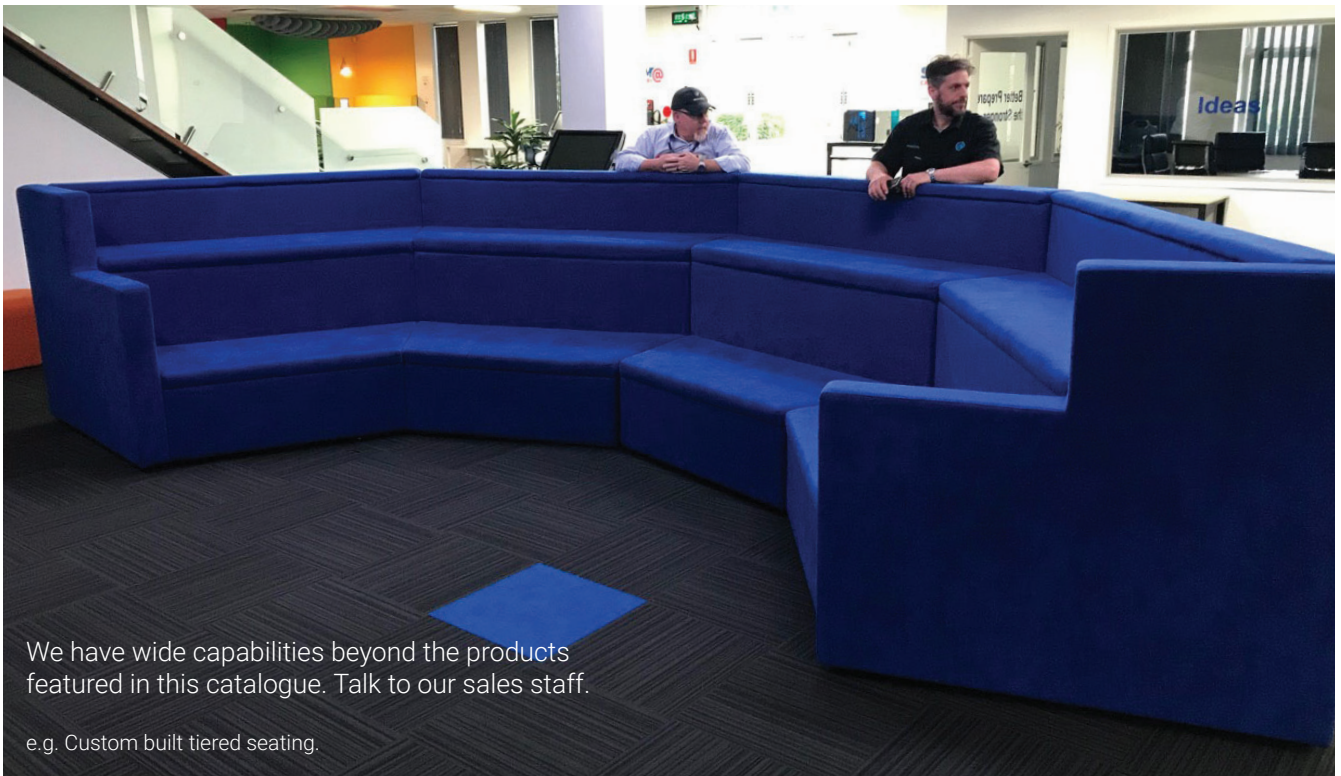

– Custom built booth seating.

We have wide capabilities beyond the products featured in this catalogue. Talk to our sales staff.

e.g. Custom built tiered seating.