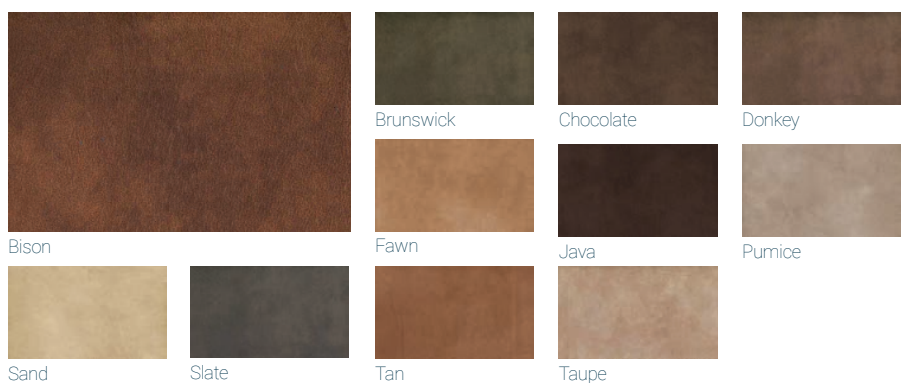

Eastwood

Composition: 100% Polyester

Use: Heavy Commercial

Width: 140cm

Martindale: 56,000