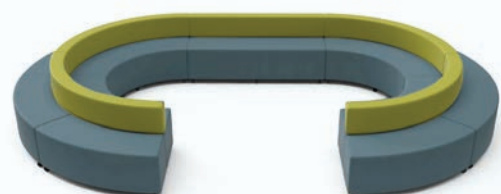

Rainbow

Australian made, the Rainbow lounge seating system is designed around 4 simple pieces that can be easily arranged into multiple shapes and layouts. This modular and mobile design allows for quick reconfiguration.

Rainbow Straight

SIZE 1430W x 450H without back, 750H with back x 450D x 450 Seat Height
FABRIC Made to order in any fabric, leather or vinyl

Rainbow Curved

SIZE 1872W x 450H without back, 750W with back x 450D x 450 Seat Height
FABRIC Made to order in any fabric, leather or vinyl

Popular Configurations