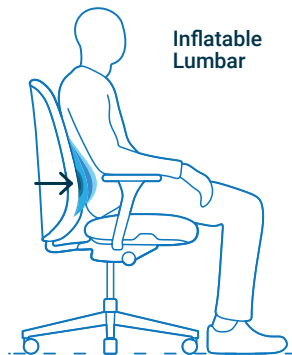

Ergonomic Add-ons

Inflatable Lumbar